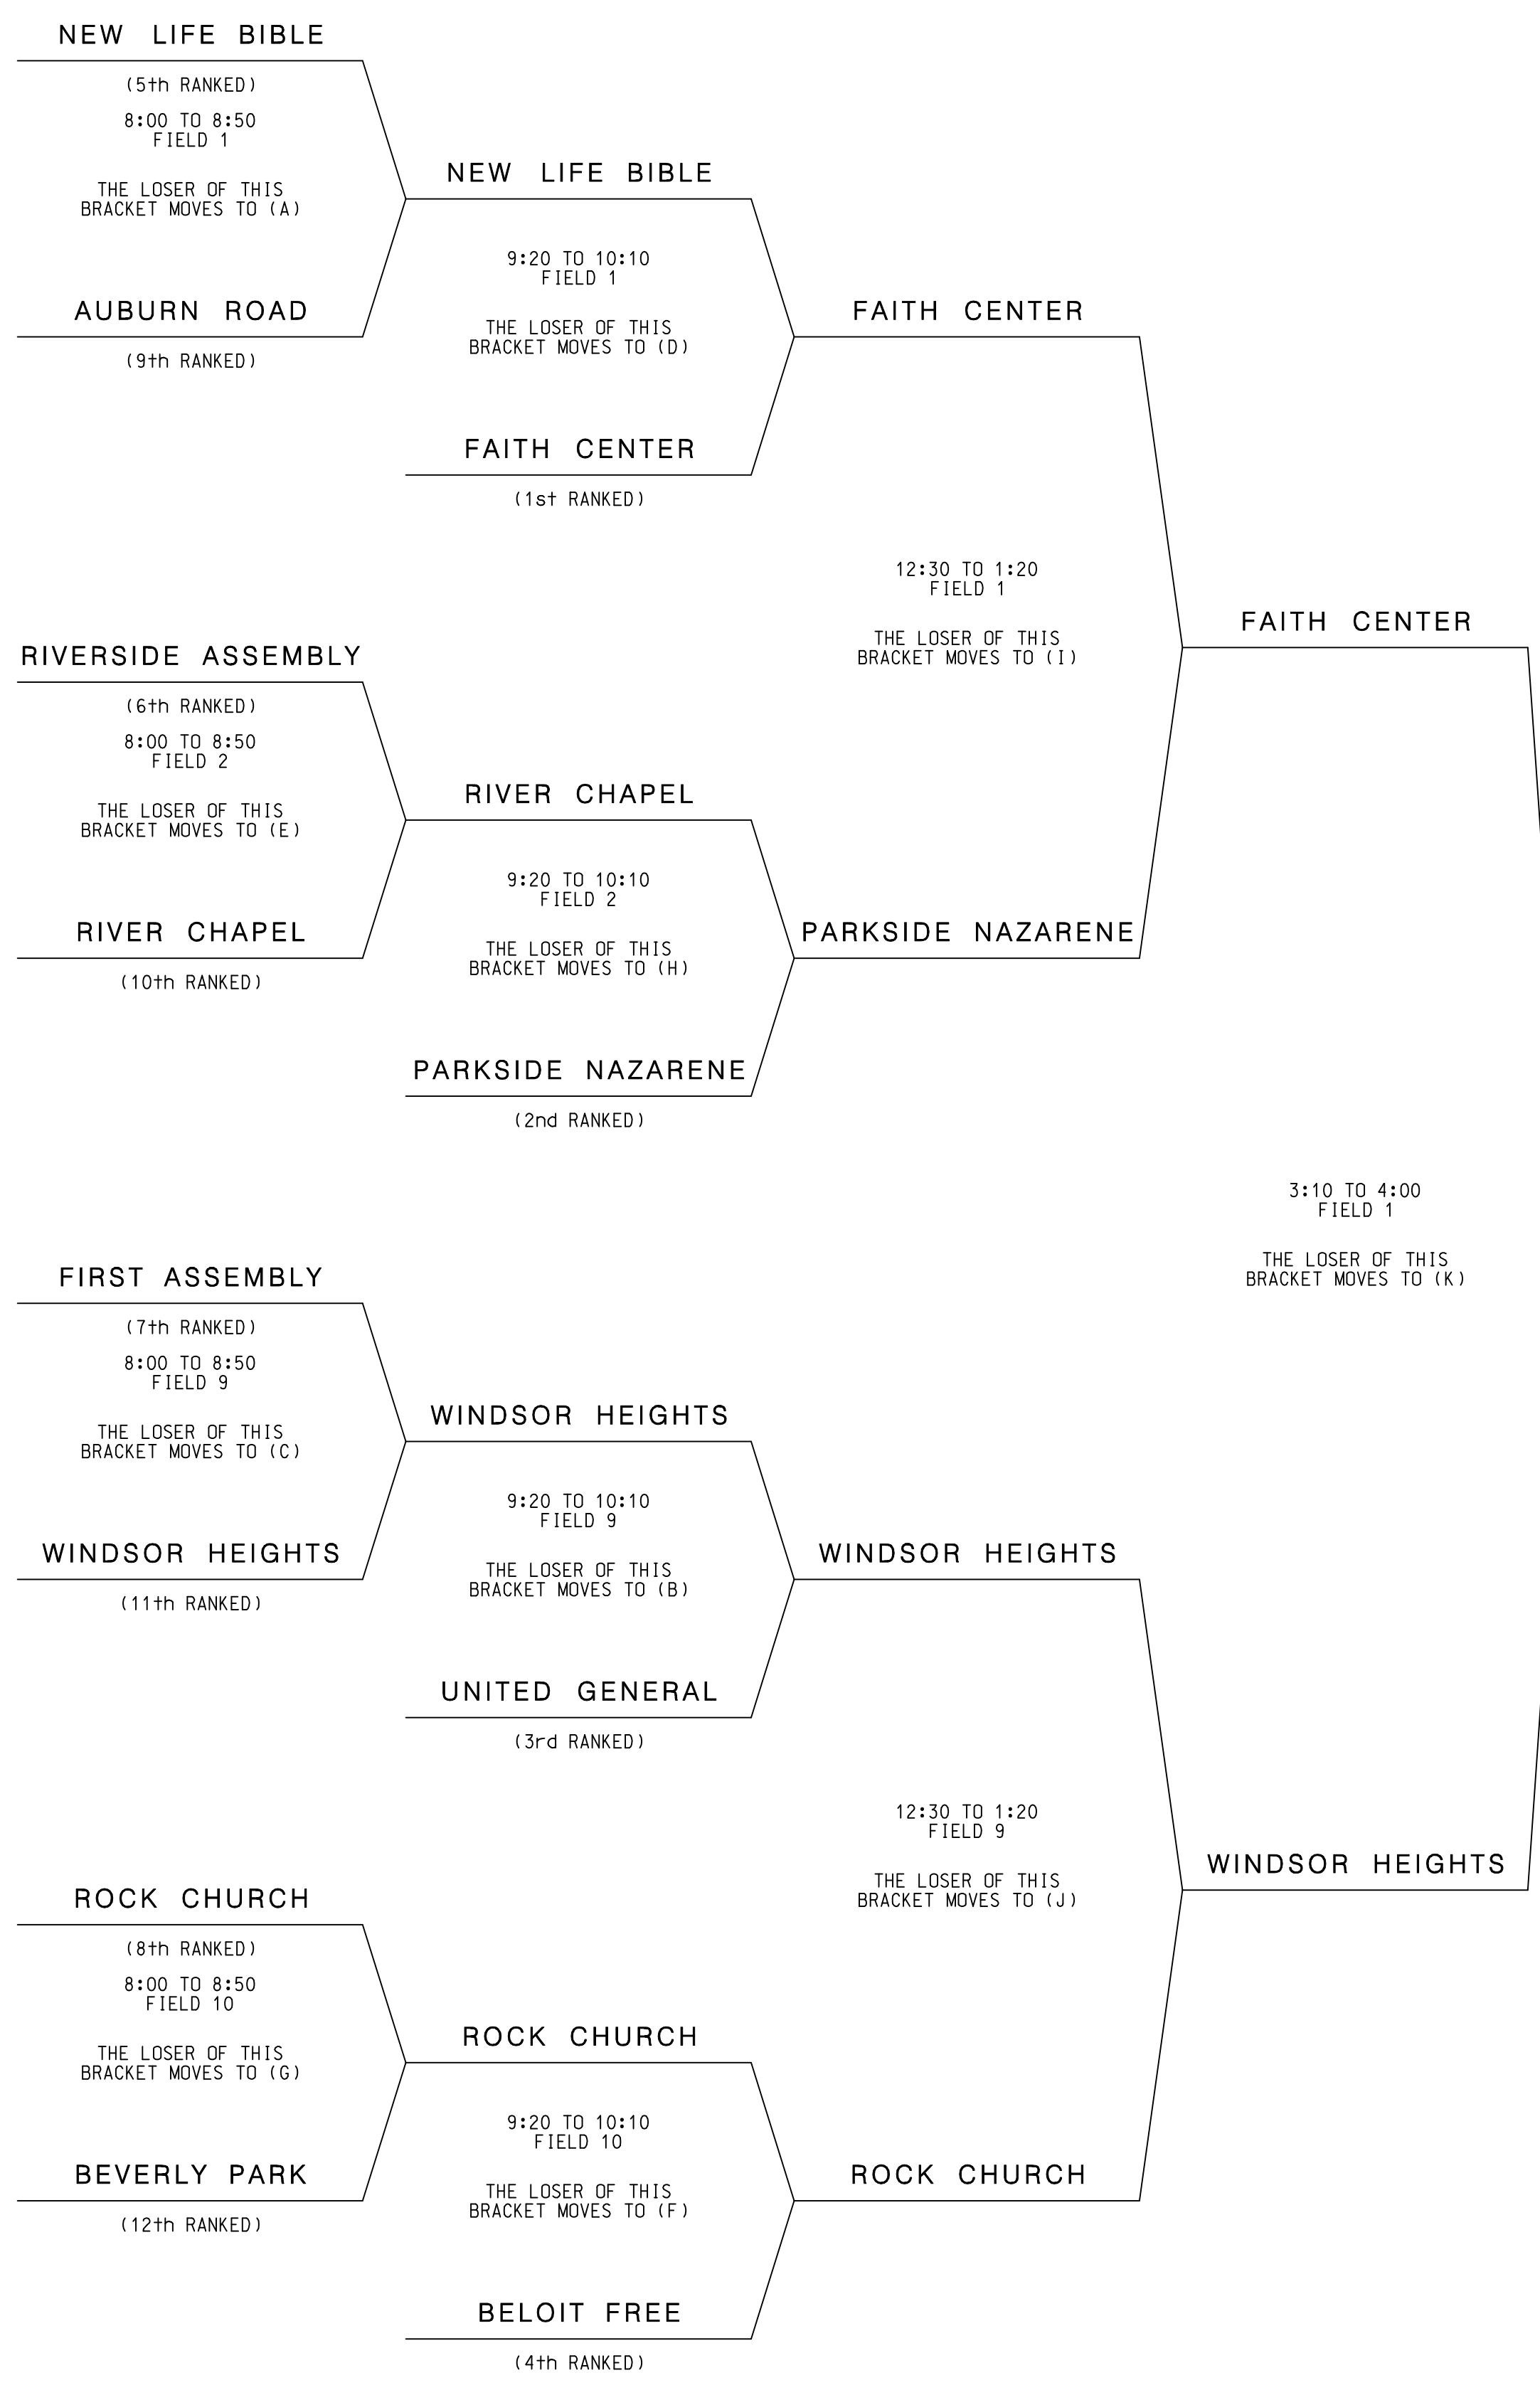

STATELINE EVANGELICAL SOFTBALL LEAGUE TOURNAMENT

2004

ROUND 1	-	8:00	to	8:50	
BREAK	-	8:50	to	9:20	
ROUND 2	-	9:20	to	10:10	
BREAK	-	10:10	to	10:40	
ROUND 3	-	10:40	to	11:30	- 4 TEAMS ELIMINATED
LUNCH	-	11:30	to	12:30	
ROUND 4	-	12:30	to	1:20	- 2 TEAMS ELIMINATED
BREAK	-	1:20	to	1:50	
ROUND 5	-	1:50	to	2:40	- 2 TEAMS ELIMINATED
BREAK	-	2:40	to	3:10	
ROUND 6	-	3:10	to	4:00	- 1 TEAM ELIMINATED
BREAK	-	4:00	to	4:30	
ROUND 7	-	4:30	to	5:20	- 1 TEAM ELIMINATED
BREAK	-	5:20	to	5:50	
CHAMPIONSHIP GAME	-	5:50	to	6:40	
(IF NEEDED) BREAK	-	6:40	to	7:10	
(IF NEEDED) GAME	-	7:10	to	8:00	

5:50 TO 6:40
FIELD 1
CHAMPIONSHIP GAME

7:10 TO 8:00
FIELD 1
IF ONE LOSS FOR BOTH TEAMS IN
THE CHAMPIONSHIP GAME,
THIS GAME PLAYED FOR
DOUBLE ELIMINATION

	DIVISION RECORD	INTER-DIVISION RECORD	OVERALL RECORD
FAITH CENTER	10 - 0	3 - 1	13 - 1
PARKSIDE NAZARENE	8 - 2	3 - 1	11 - 3
UNITED GENERAL	7 - 3	3 - 1	10 - 4
BELOIT FREE	4 - 6	4 - 0	8 - 6
NEW LIFE BIBLE	7 - 3	1 - 3	8 - 6
RIVERSIDE ASSEMBLY	6 - 4	2 - 2	8 - 6
FIRST ASSEMBLY	4 - 6	3 - 1	7 - 7
ROCK CHURCH	3 - 7	2 - 2	5 - 9
AUBURN ROAD	4 - 6	1 - 3	5 - 9
RIVER CHAPEL	3 - 7	1 - 3	4 - 10
WINDSOR HEIGHTS	3 - 7	1 - 3	4 - 10
BEVERLY PARK	1 - 9	0 - 4	1 - 13