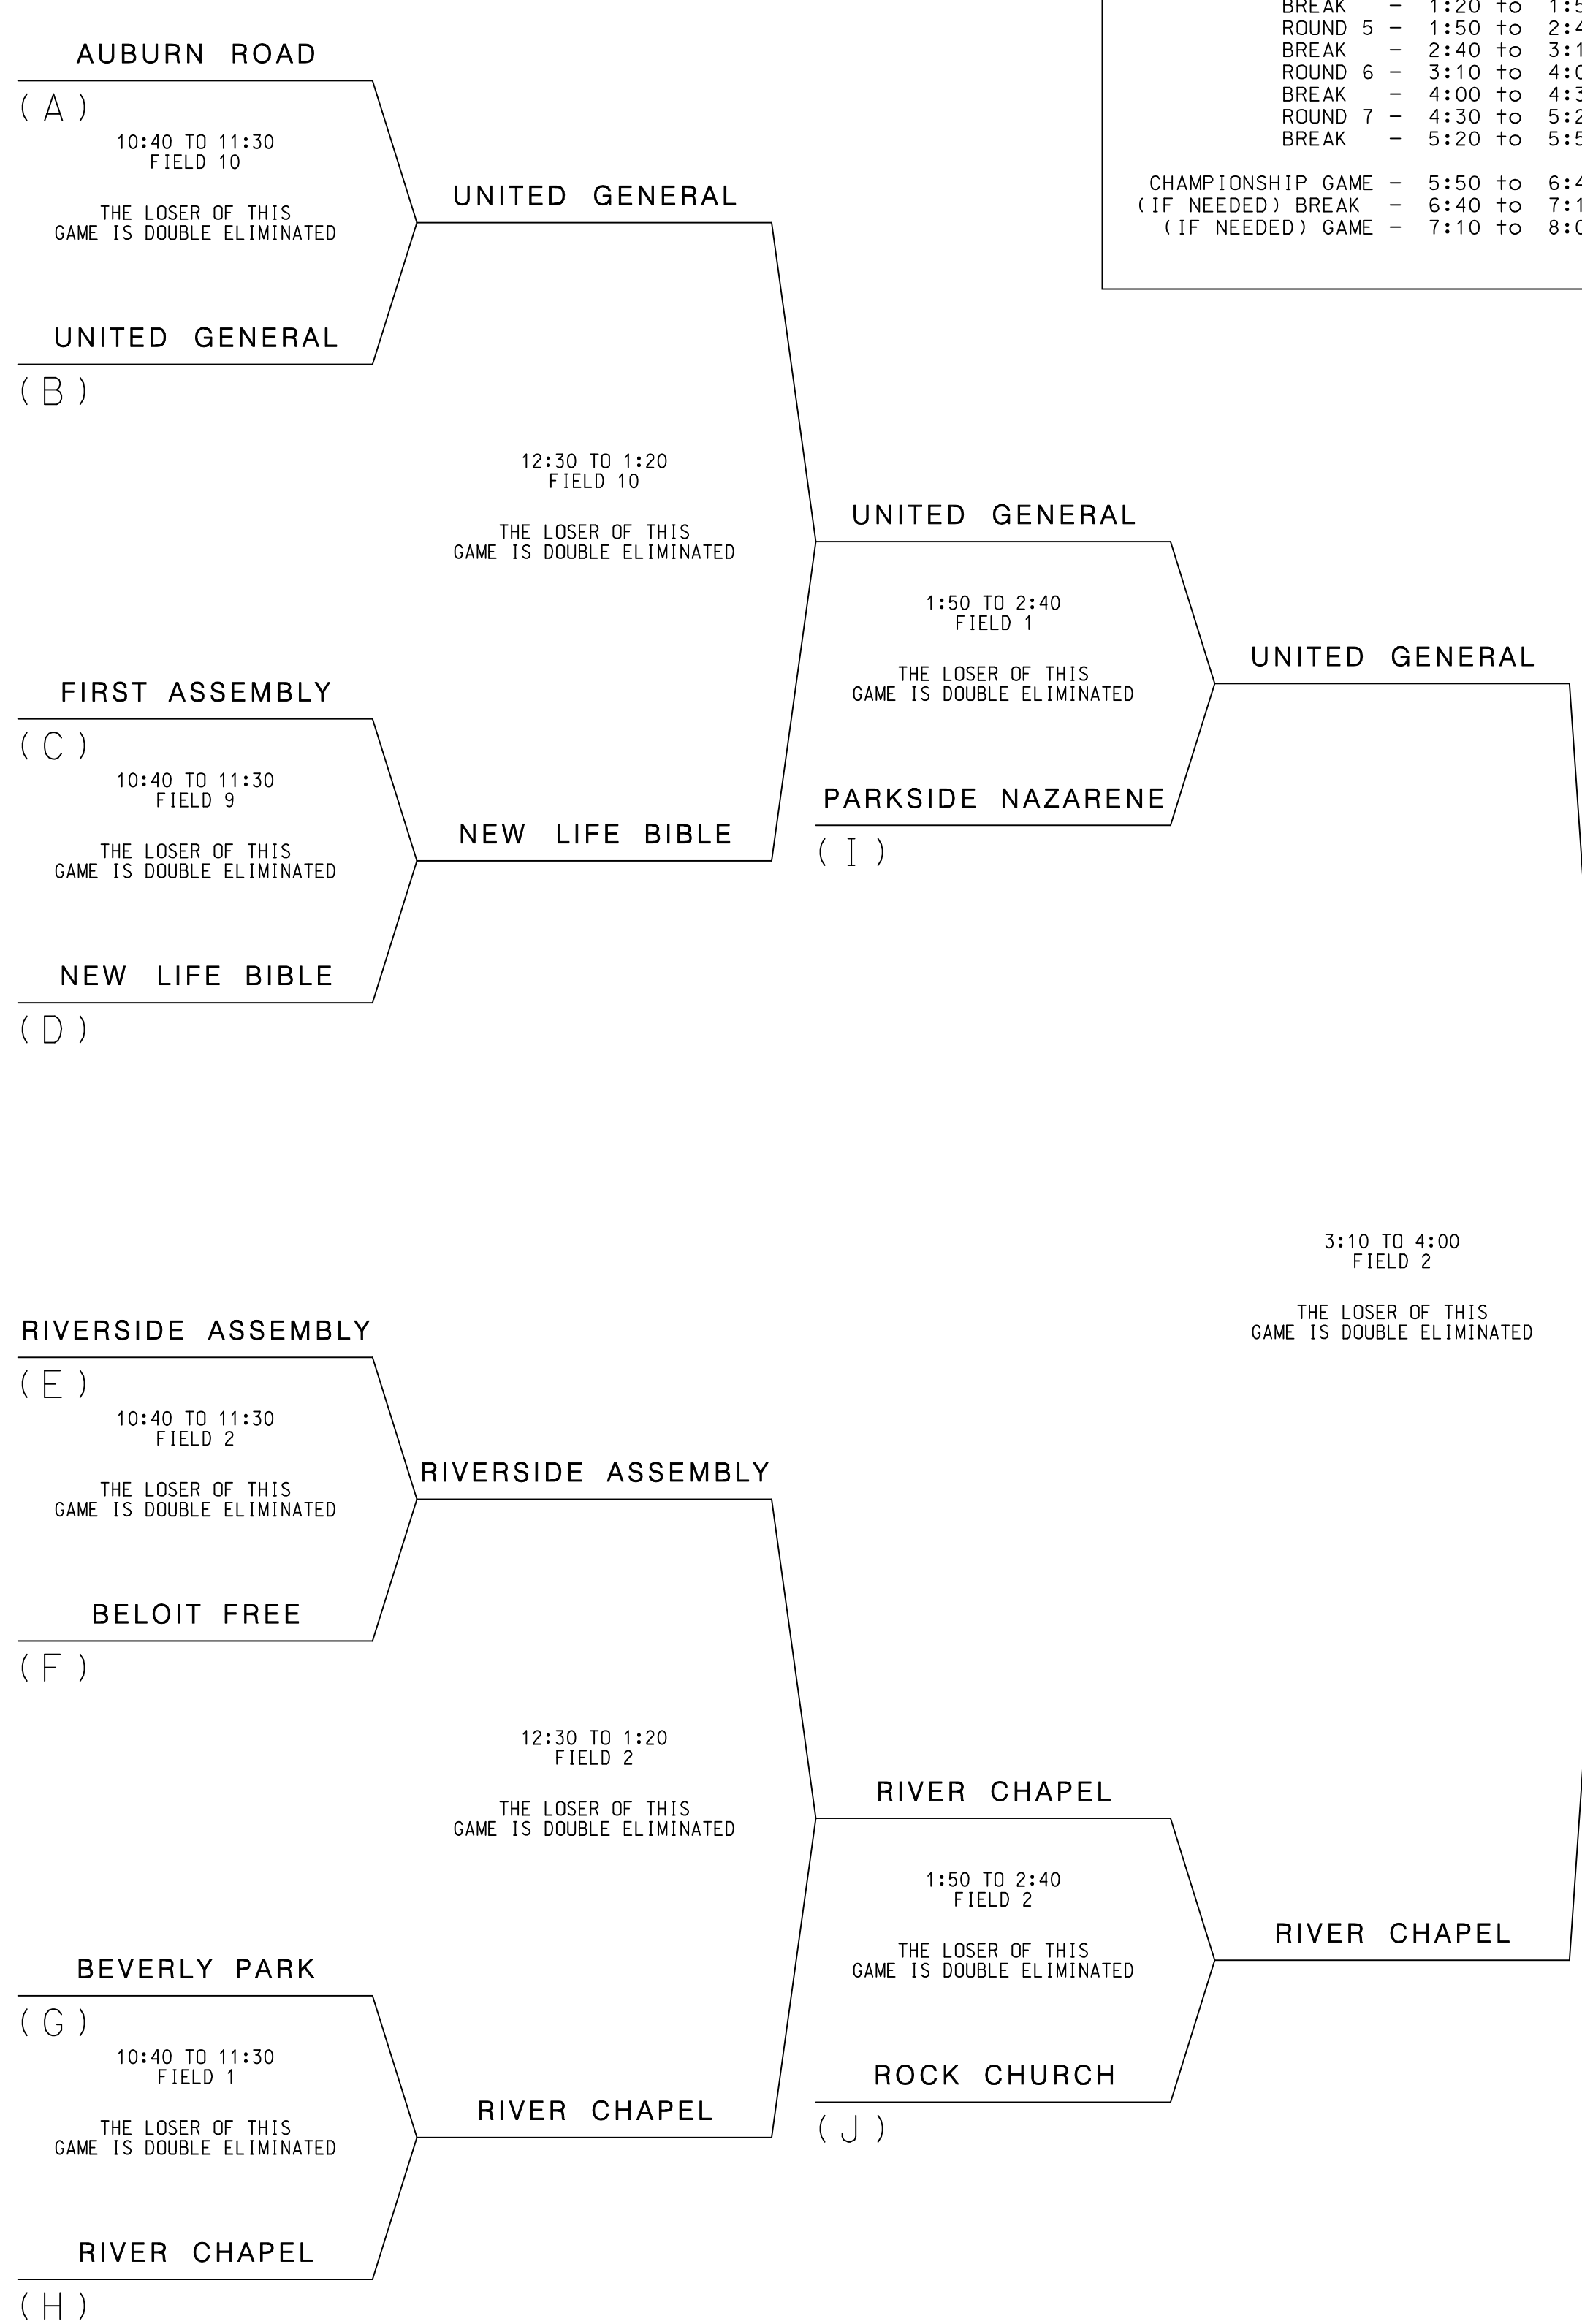

STATELINE EVANGELICAL SOFTBALL LEAGUE TOURNAMENT

2004

ROUND 1	-	8:00	to	8:50	
BREAK	-	8:50	to	9:20	
ROUND 2	-	9:20	to	10:10	
BREAK	-	10:10	to	10:40	
ROUND 3	-	10:40	to	11:30	- 4 TEAMS ELIMINATED
LUNCH	-	11:30	to	12:30	
ROUND 4	-	12:30	to	1:20	- 2 TEAMS ELIMINATED
BREAK	-	1:20	to	1:50	
ROUND 5	-	1:50	to	2:40	- 2 TEAMS ELIMINATED
BREAK	-	2:40	to	3:10	
ROUND 6	-	3:10	to	4:00	- 1 TEAM ELIMINATED
BREAK	-	4:00	to	4:30	
ROUND 7	-	4:30	to	5:20	- 1 TEAM ELIMINATED
BREAK	-	5:20	to	5:50	
CHAMPIONSHIP GAME	-	5:50	to	6:40	
(IF NEEDED) BREAK	-	6:40	to	7:10	
(IF NEEDED) GAME	-	7:10	to	8:00	

5:50 TO 6:40
FIELD 1
CHAMPIONSHIP GAME

7:10 TO 8:00
FIELD 1
IF ONE LOSS FOR BOTH TEAMS IN
THE CHAMPIONSHIP GAME,
THIS GAME PLAYED FOR
DOUBLE ELIMINATION

	DIVISION RECORD	INTER-DIVISION RECORD	OVERALL RECORD
FAITH CENTER	10 - 0	3 - 1	13 - 1
PARKSIDE NAZARENE	8 - 2	3 - 1	11 - 3
UNITED GENERAL	7 - 3	3 - 1	10 - 4
BELOIT FREE	4 - 6	4 - 0	8 - 6
NEW LIFE BIBLE	7 - 3	1 - 3	8 - 6
RIVERSIDE ASSEMBLY	6 - 4	2 - 2	8 - 6
FIRST ASSEMBLY	4 - 6	3 - 1	7 - 7
ROCK CHURCH	3 - 7	2 - 2	5 - 9
AUBURN ROAD	4 - 6	1 - 3	5 - 9
RIVER CHAPEL	3 - 7	1 - 3	4 - 10
WINDSOR HEIGHTS	3 - 7	1 - 3	4 - 10
BEVERLY PARK	1 - 9	0 - 4	1 - 13