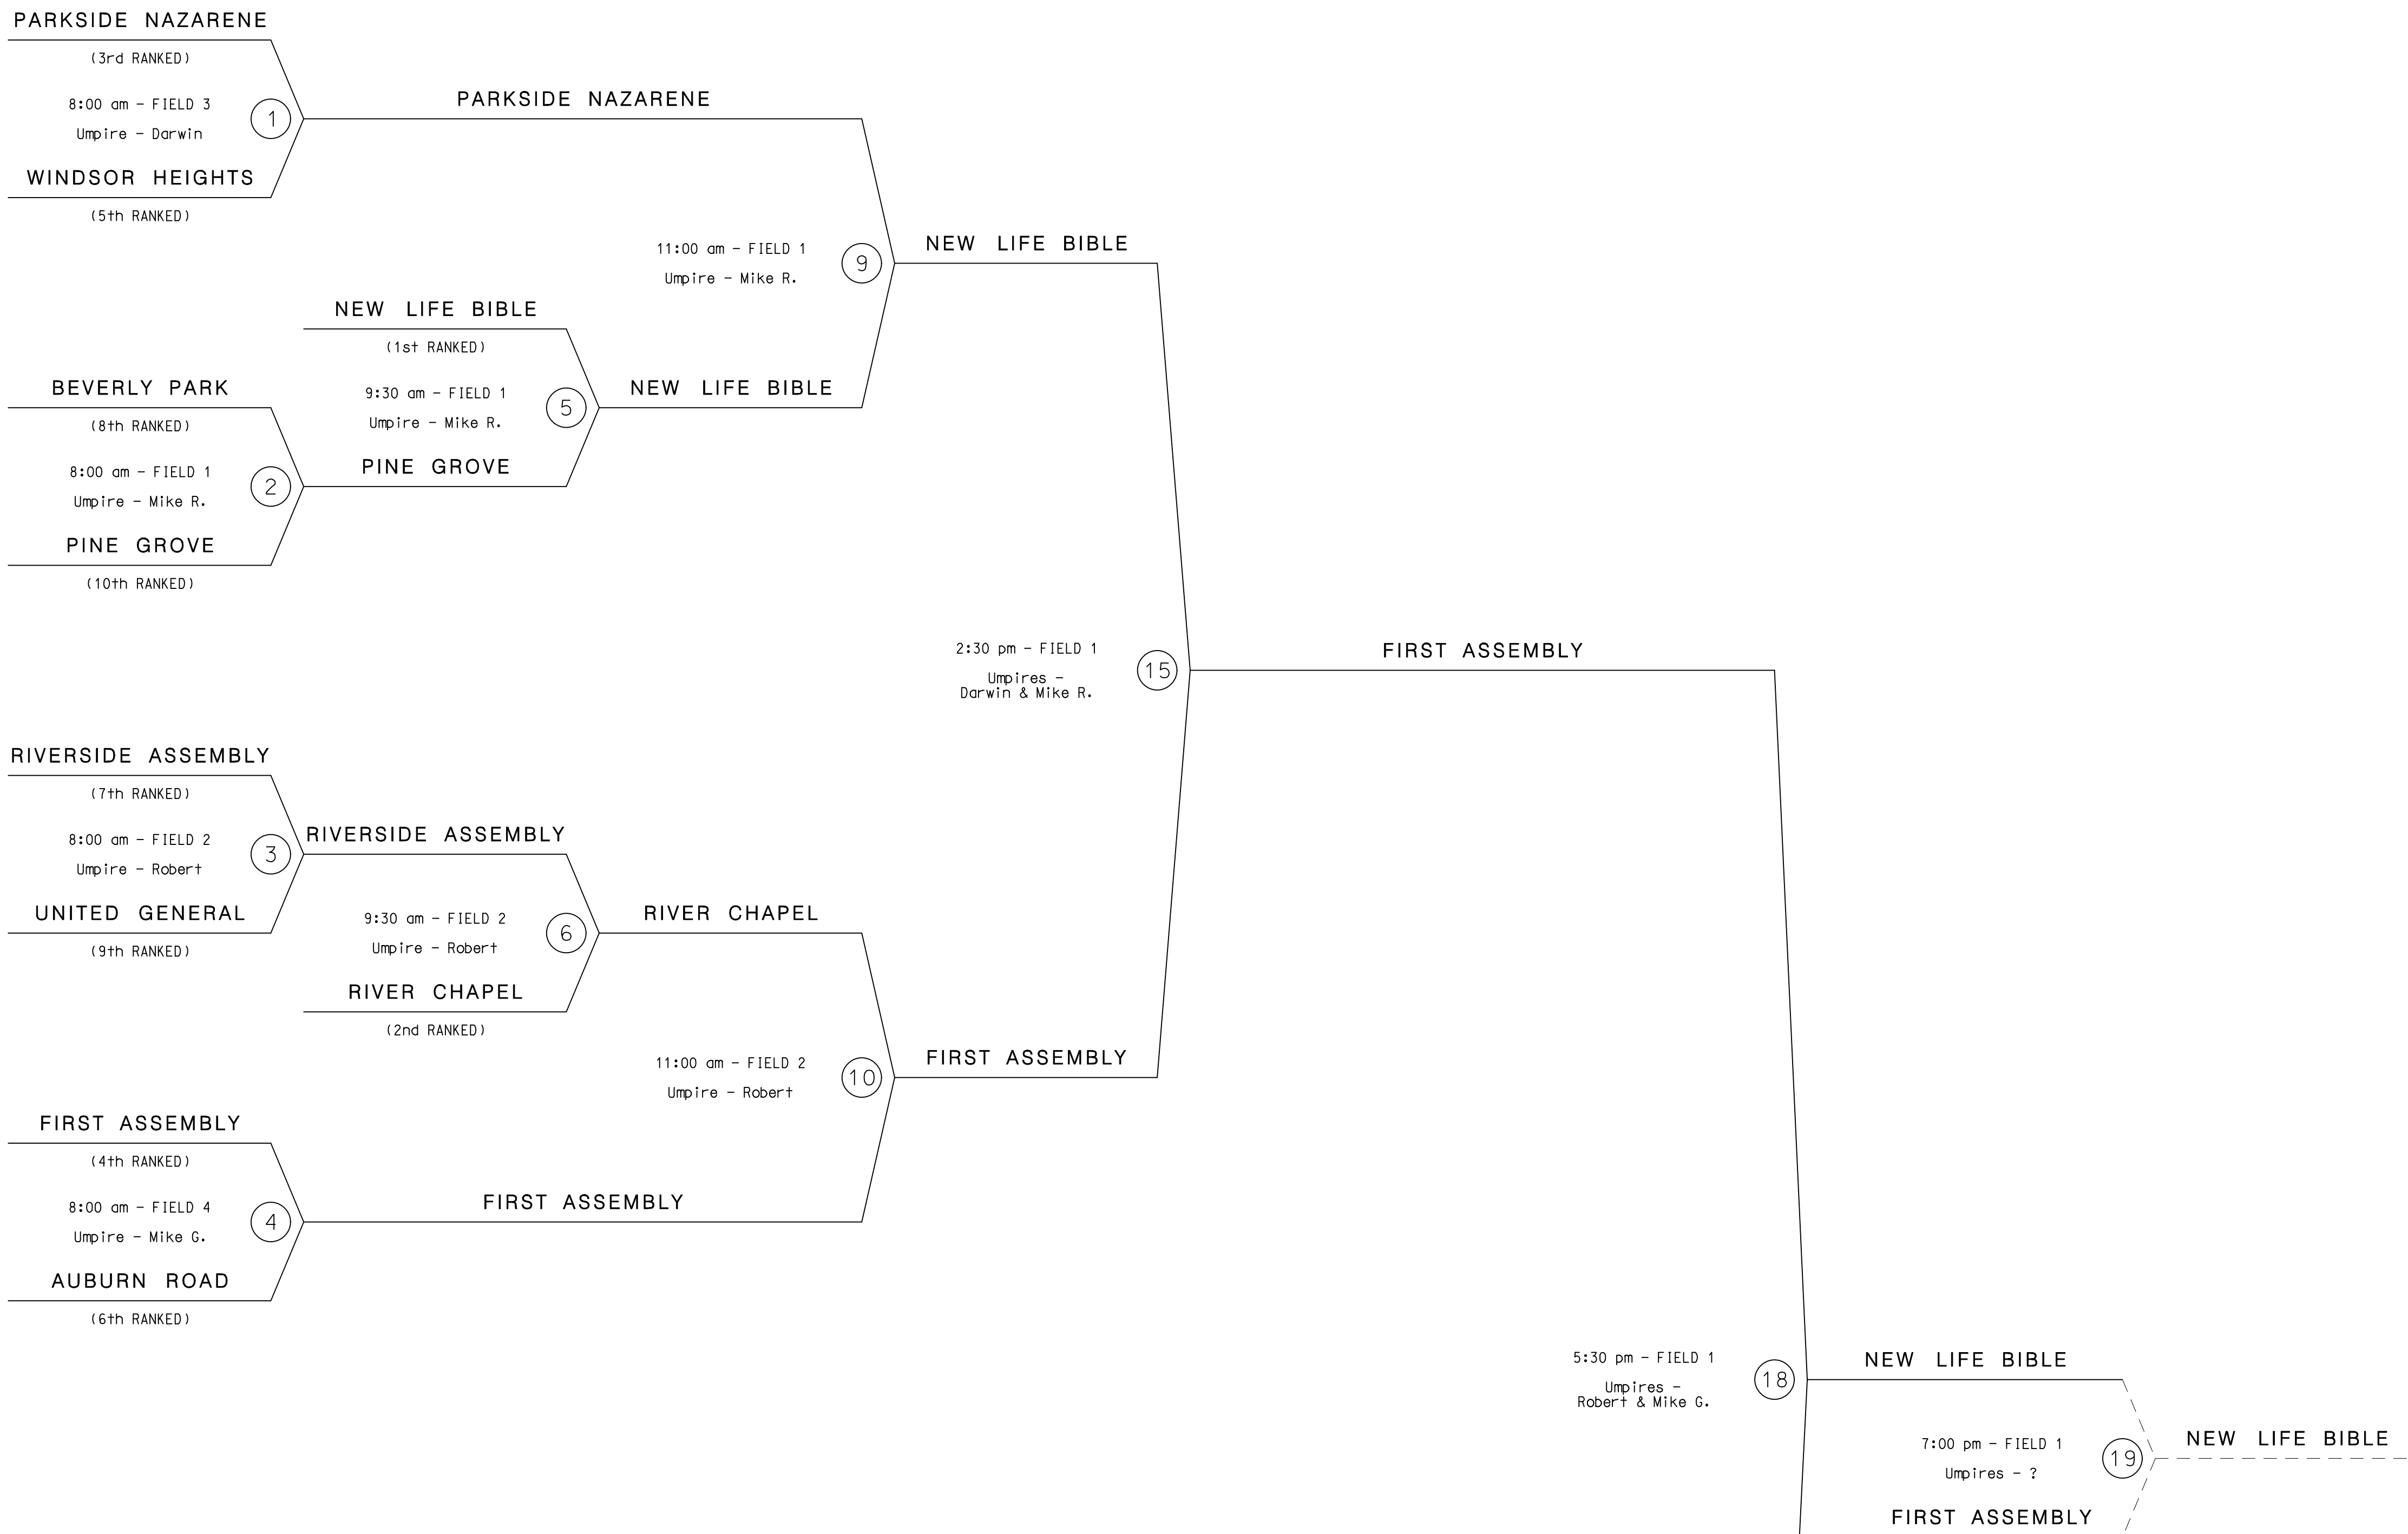

STATELINE EVANGELICAL SOFTBALL LEAGUE TOURNAMENT

2006

WINNER'S BRACKET

LOSER'S BRACKET

SEASON STANDINGS

	DIVISION RECORD	INTER-DIVISION RECORD	OVERALL RECORD	%
DIAMOND DIVISION				
NEW LIFE BIBLE	8 - 2	4 - 0	12 - 2	.857
PARKSIDE NAZARENE	7 - 3	4 - 0	11 - 3	.786
FIRST ASSEMBLY of GOD	5 - 5	4 - 0	9 - 5	.643
WINDSOR HEIGHTS	4 - 6	3 - 0	7 - 6	.538
RIVERSIDE ASSEMBLY of GOD	4 - 6	3 - 1	7 - 7	.500
UNITED GENERAL BAPTIST	2 - 8	2 - 1	4 - 9	.308
ONYX DIVISION				
RIVER CHAPEL	9 - 1	2 - 2	11 - 3	.786
AUBURN ROAD NAZARENE	8 - 2	0 - 4	8 - 6	.571
BEVERLY PARK BAPTIST	6 - 4	0 - 4	6 - 8	.429
PINE GROVE FREE METHODIST	5 - 5	0 - 3	5 - 8	.385
FAMILY WORSHIP CENTER	2 - 8	0 - 4	2 - 12	.143
FIRST CHURCH NAZARENE	0 - 10	0 - 3	0 - 13	.000

TOURNAMENT STANDINGS

(DOES NOT INCLUDE WINS BY FORFEIT)

	DIVISION RECORD	INTER-DIVISION RECORD	OVERALL RECORD	%
NEW LIFE BIBLE	8 - 2	3 - 0	11 - 2	.846
RIVER CHAPEL	9 - 1	2 - 2	11 - 3	.786
PARKSIDE NAZARENE	6 - 3	4 - 0	10 - 3	.769
FIRST ASSEMBLY of GOD	5 - 5	4 - 0	9 - 5	.643
WINDSOR HEIGHTS	4 - 6	3 - 0	7 - 6	.538
AUBURN ROAD NAZARENE	7 - 2	0 - 4	7 - 6	.538
RIVERSIDE ASSEMBLY of GOD	4 - 6	2 - 1	6 - 7	.462
BEVERLY PARK BAPTIST	5 - 4	0 - 4	5 - 8	.385
UNITED GENERAL BAPTIST	2 - 8	2 - 1	4 - 9	.308
PINE GROVE FREE METHODIST	3 - 5	0 - 3	3 - 8	.273
FAMILY WORSHIP CENTER	1 - 8	0 - 4	1 - 12	.077
FIRST CHURCH NAZARENE	0 - 10	0 - 3	0 - 13	.000