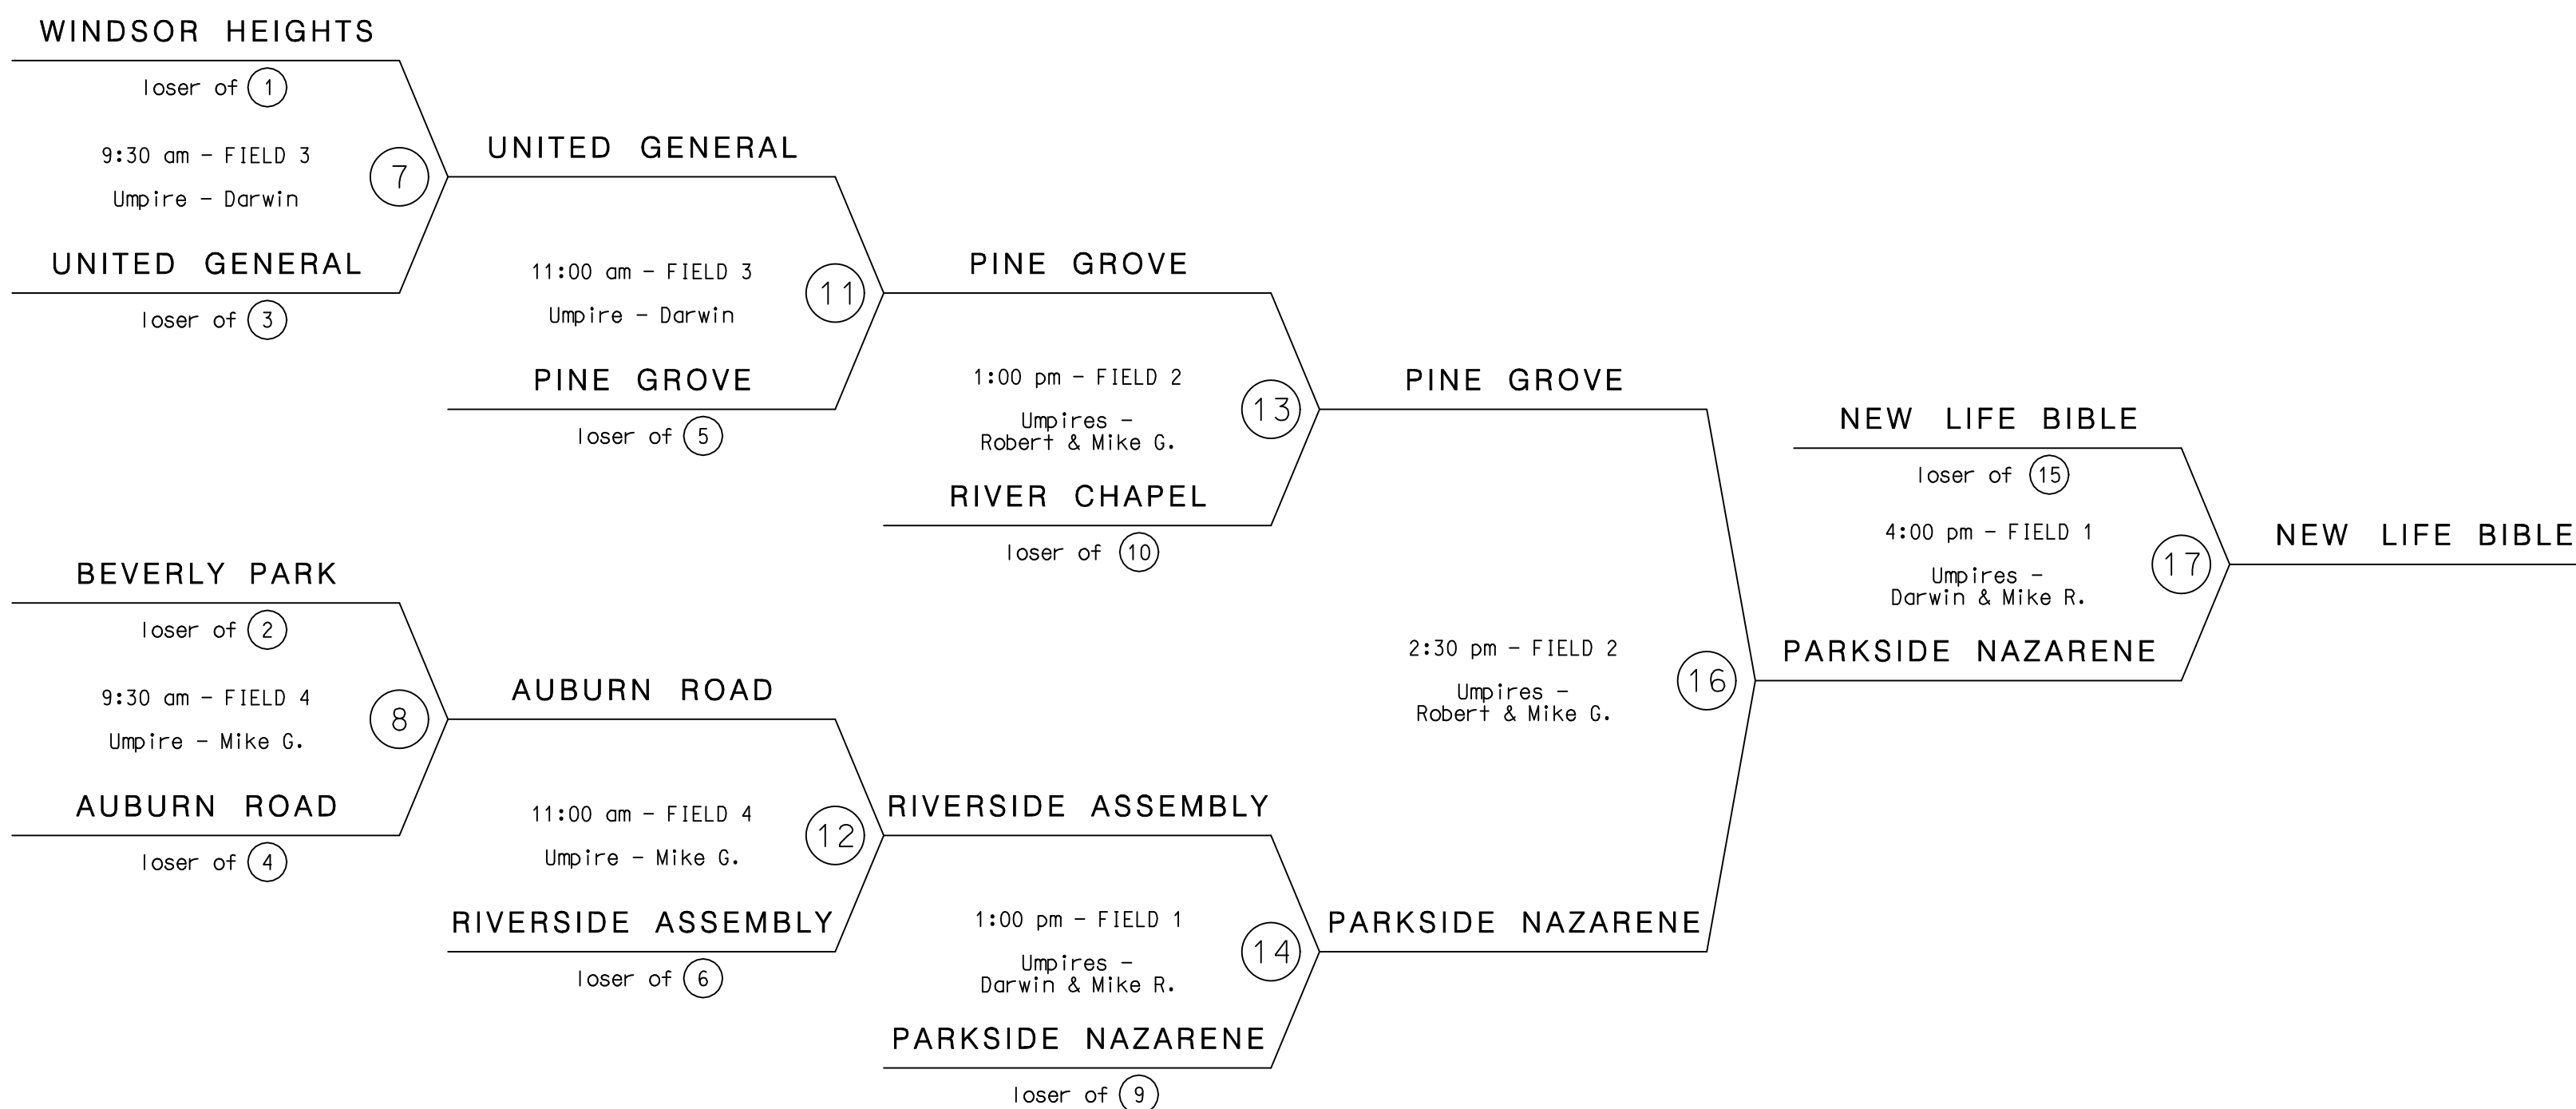

STATELINE EVANGELICAL SOFTBALL LEAGUE TOURNAMENT

2006

WINNER'S BRACKET

LOSER'S BRACKET

SEASON STANDINGS

	DIVISION RECORD	INTER-DIVISION RECORD	OVERALL RECORD	%
DIAMOND DIVISION				
NEW LIFE BIBLE	8 - 2	4 - 0	12 - 2	.857
PARKSIDE NAZARENE	7 - 3	4 - 0	11 - 3	.786
FIRST ASSEMBLY of GOD	5 - 5	4 - 0	9 - 5	.643
WINDSOR HEIGHTS	4 - 6	3 - 0	7 - 6	.538
RIVERSIDE ASSEMBLY of GOD	4 - 6	3 - 1	7 - 7	.500
UNITED GENERAL BAPTIST	2 - 8	2 - 1	4 - 9	.308
ONYX DIVISION				
RIVER CHAPEL	9 - 1	2 - 2	11 - 3	.786
AUBURN ROAD NAZARENE	8 - 2	0 - 4	8 - 6	.571
BEVERLY PARK BAPTIST	6 - 4	0 - 4	6 - 8	.429
PINE GROVE FREE METHODIST	5 - 5	0 - 3	5 - 8	.385
FAMILY WORSHIP CENTER	2 - 8	0 - 4	2 - 12	.143
FIRST CHURCH NAZARENE	0 - 10	0 - 3	0 - 13	.000

TOURNAMENT STANDINGS

(DOES NOT INCLUDE WINS BY FORFEIT)

	DIVISION RECORD	INTER-DIVISION RECORD	OVERALL RECORD	%
NEW LIFE BIBLE	8 - 2	3 - 0	11 - 2	.846
RIVER CHAPEL	9 - 1	2 - 2	11 - 3	.786
PARKSIDE NAZARENE	6 - 3	4 - 0	10 - 3	.769
FIRST ASSEMBLY of GOD	5 - 5	4 - 0	9 - 5	.643
WINDSOR HEIGHTS	4 - 6	3 - 0	7 - 6	.538
AUBURN ROAD NAZARENE	7 - 2	0 - 4	7 - 6	.538
RIVERSIDE ASSEMBLY of GOD	4 - 6	2 - 1	6 - 7	.462
BEVERLY PARK BAPTIST	5 - 4	0 - 4	5 - 8	.385
UNITED GENERAL BAPTIST	2 - 8	2 - 1	4 - 9	.308
PINE GROVE FREE METHODIST	3 - 5	0 - 3	3 - 8	.273
FAMILY WORSHIP CENTER	1 - 8	0 - 4	1 - 12	.077
FIRST CHURCH NAZARENE	0 - 10	0 - 3	0 - 13	.000